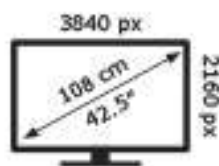

**ENERG** ⚡

ALLVIEW

43ePlay6100-U

**66** kWh/1000h

ABCDEF **G**

**HDR**

**66** kWh/1000h

2016/09/13